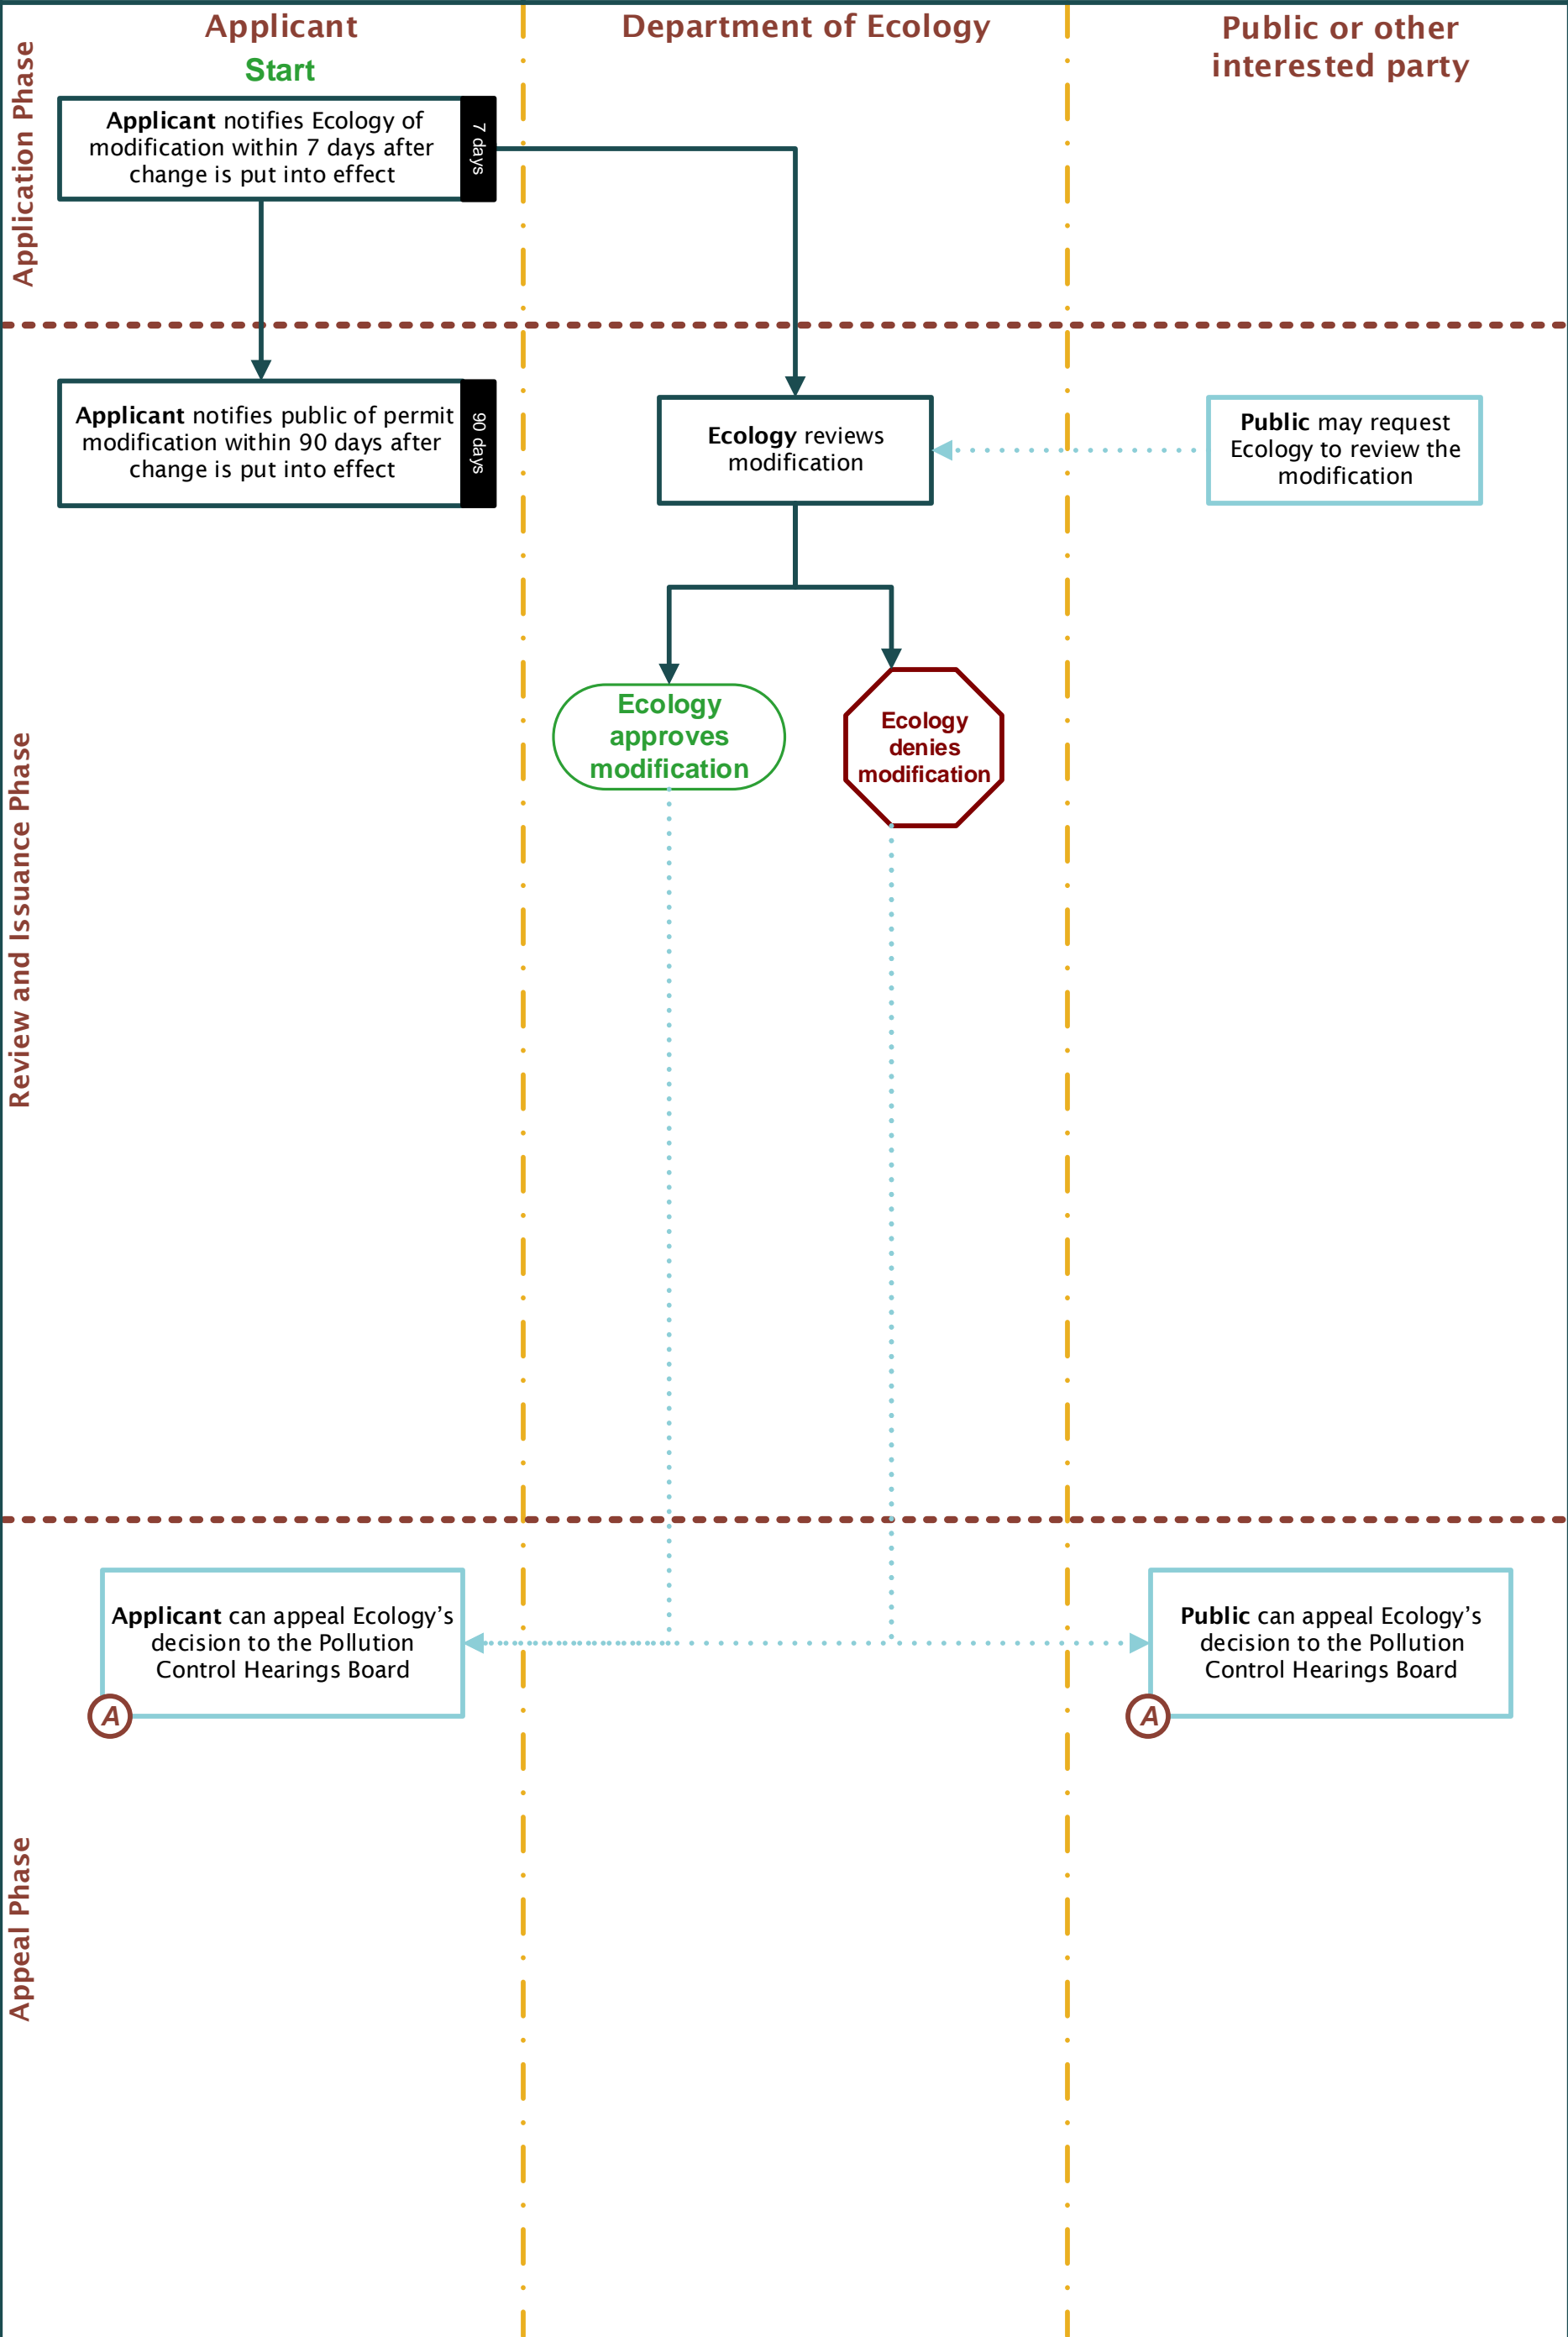

Dangerous Waste Treatment, Storage, and Disposal Facility - Class 1 Modification

(requires no prior approval)

Legend: (A) =Hyperlink → =Progression — → =Revision ▶ =Optional