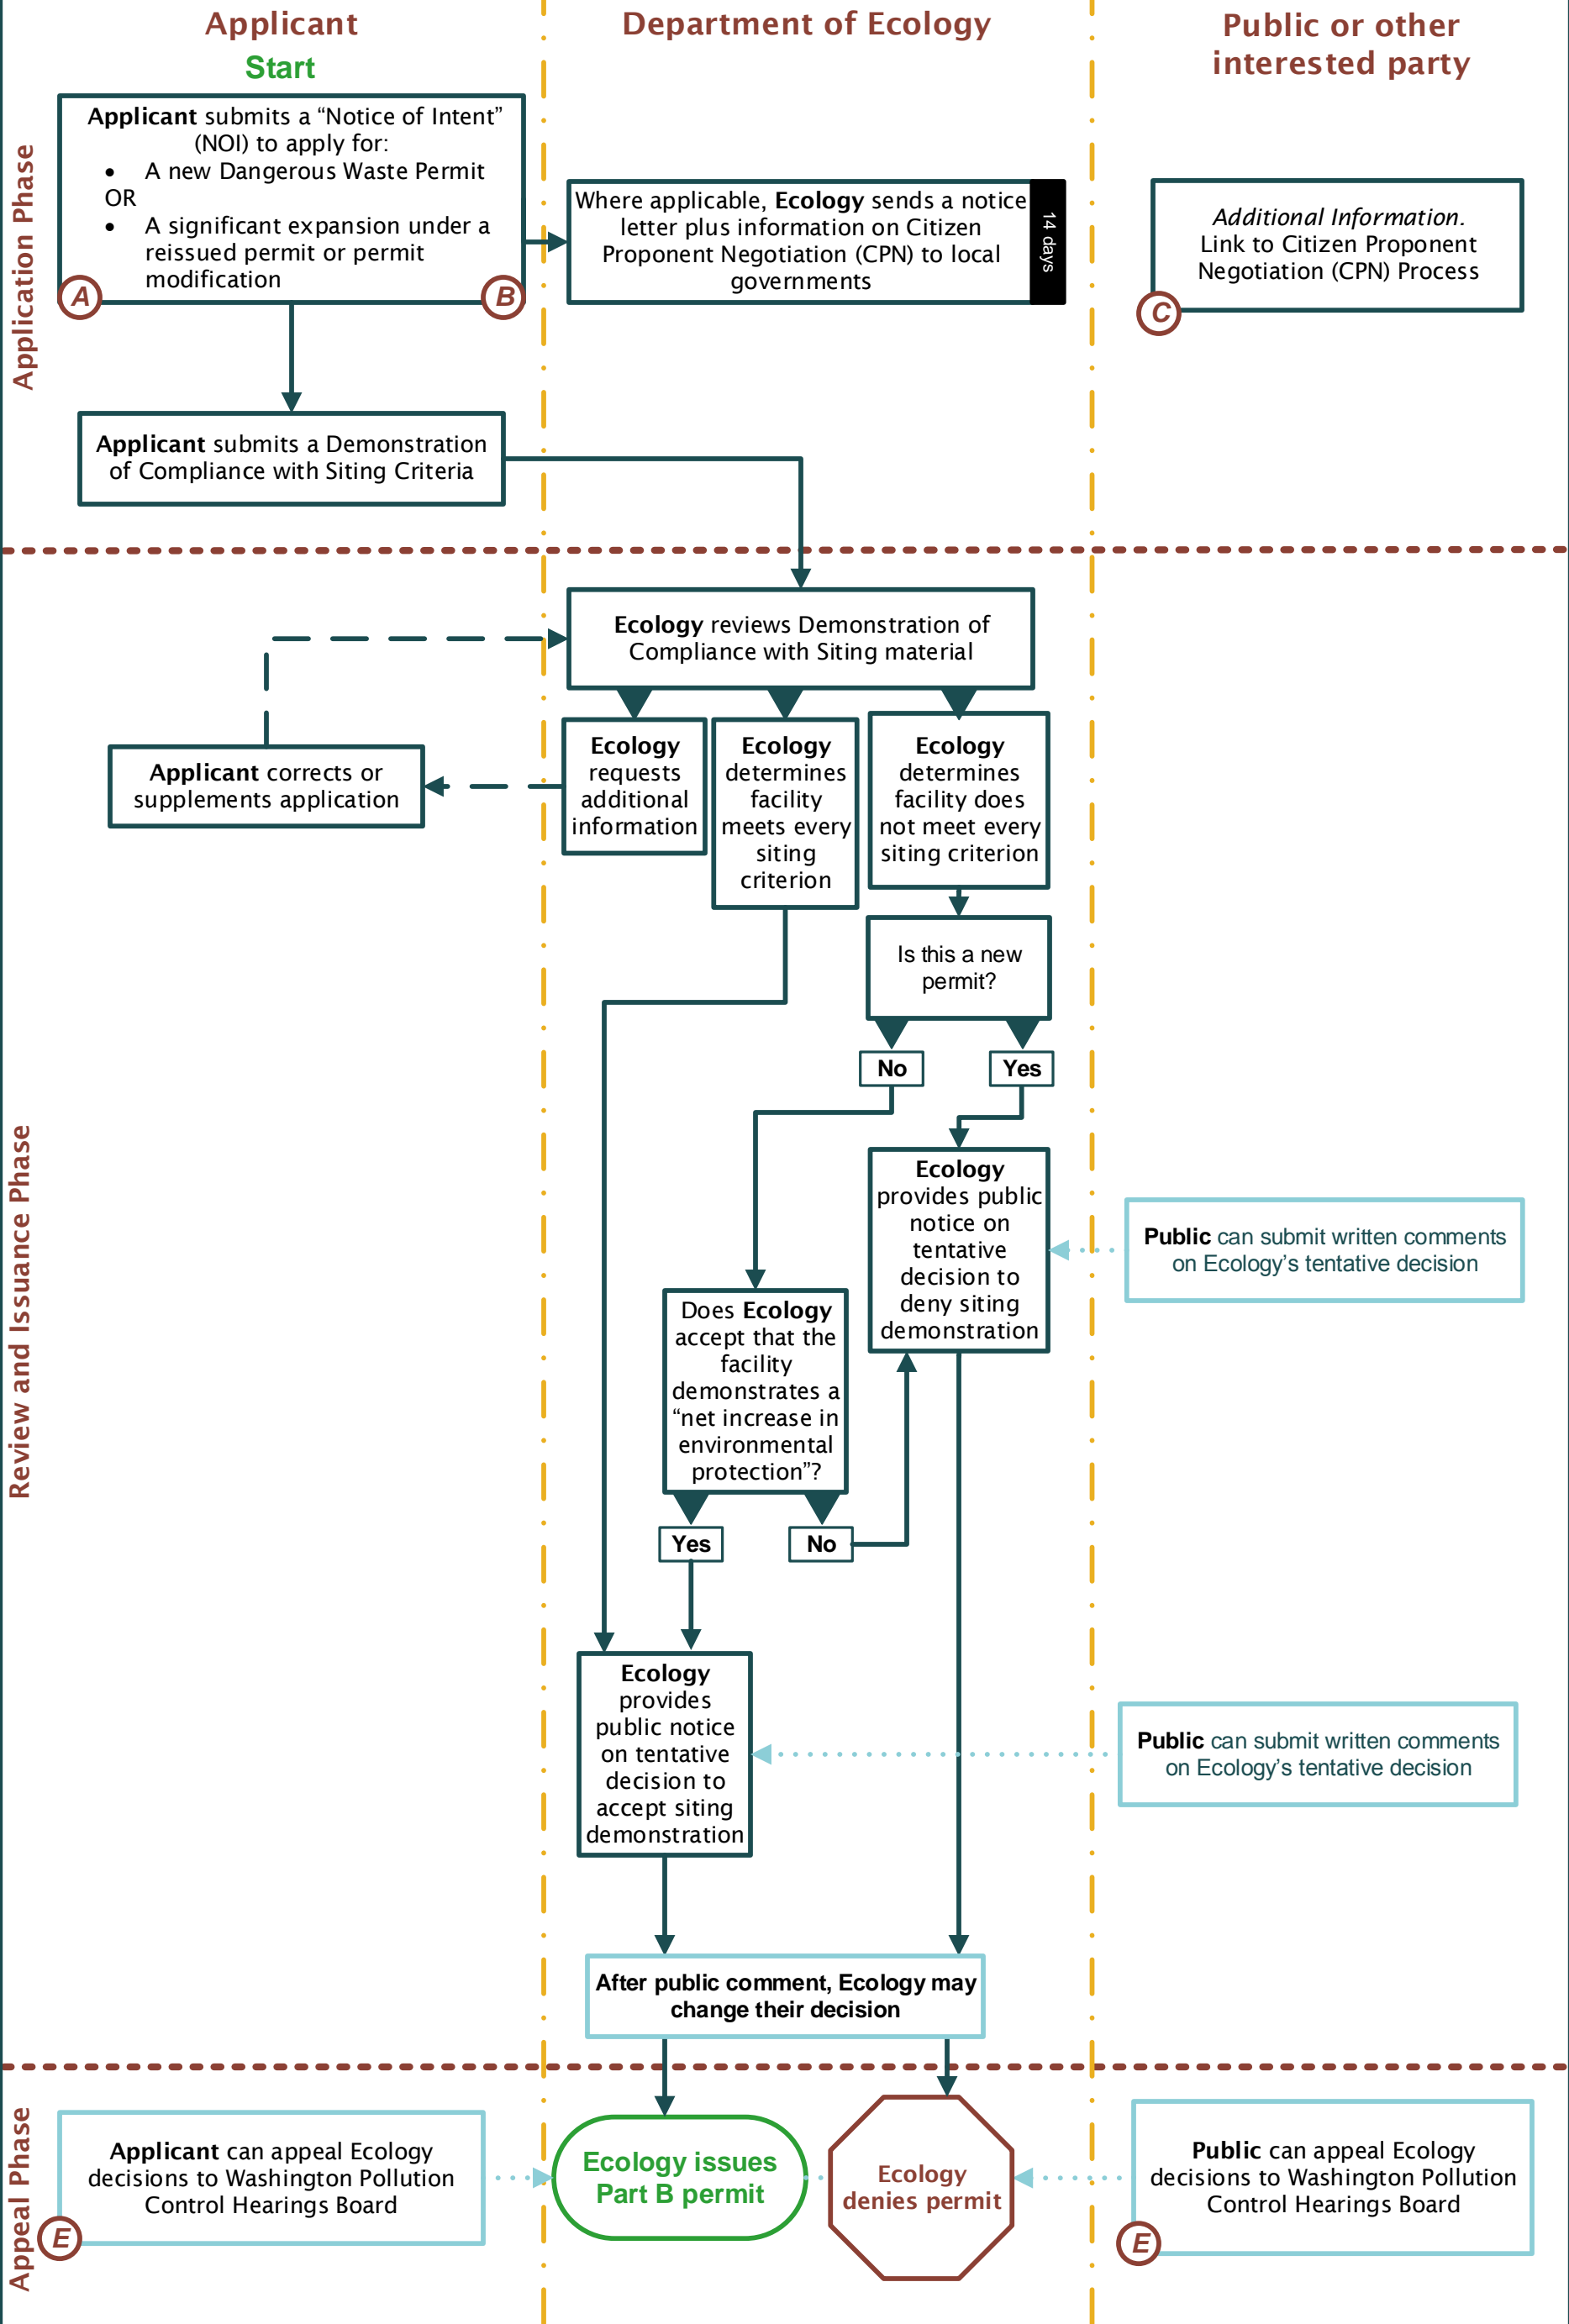

Notice of Intent (NOI) and Siting Criteria

Legend: (A) = Hyperlink → = Progression - → = Revision → = Optional