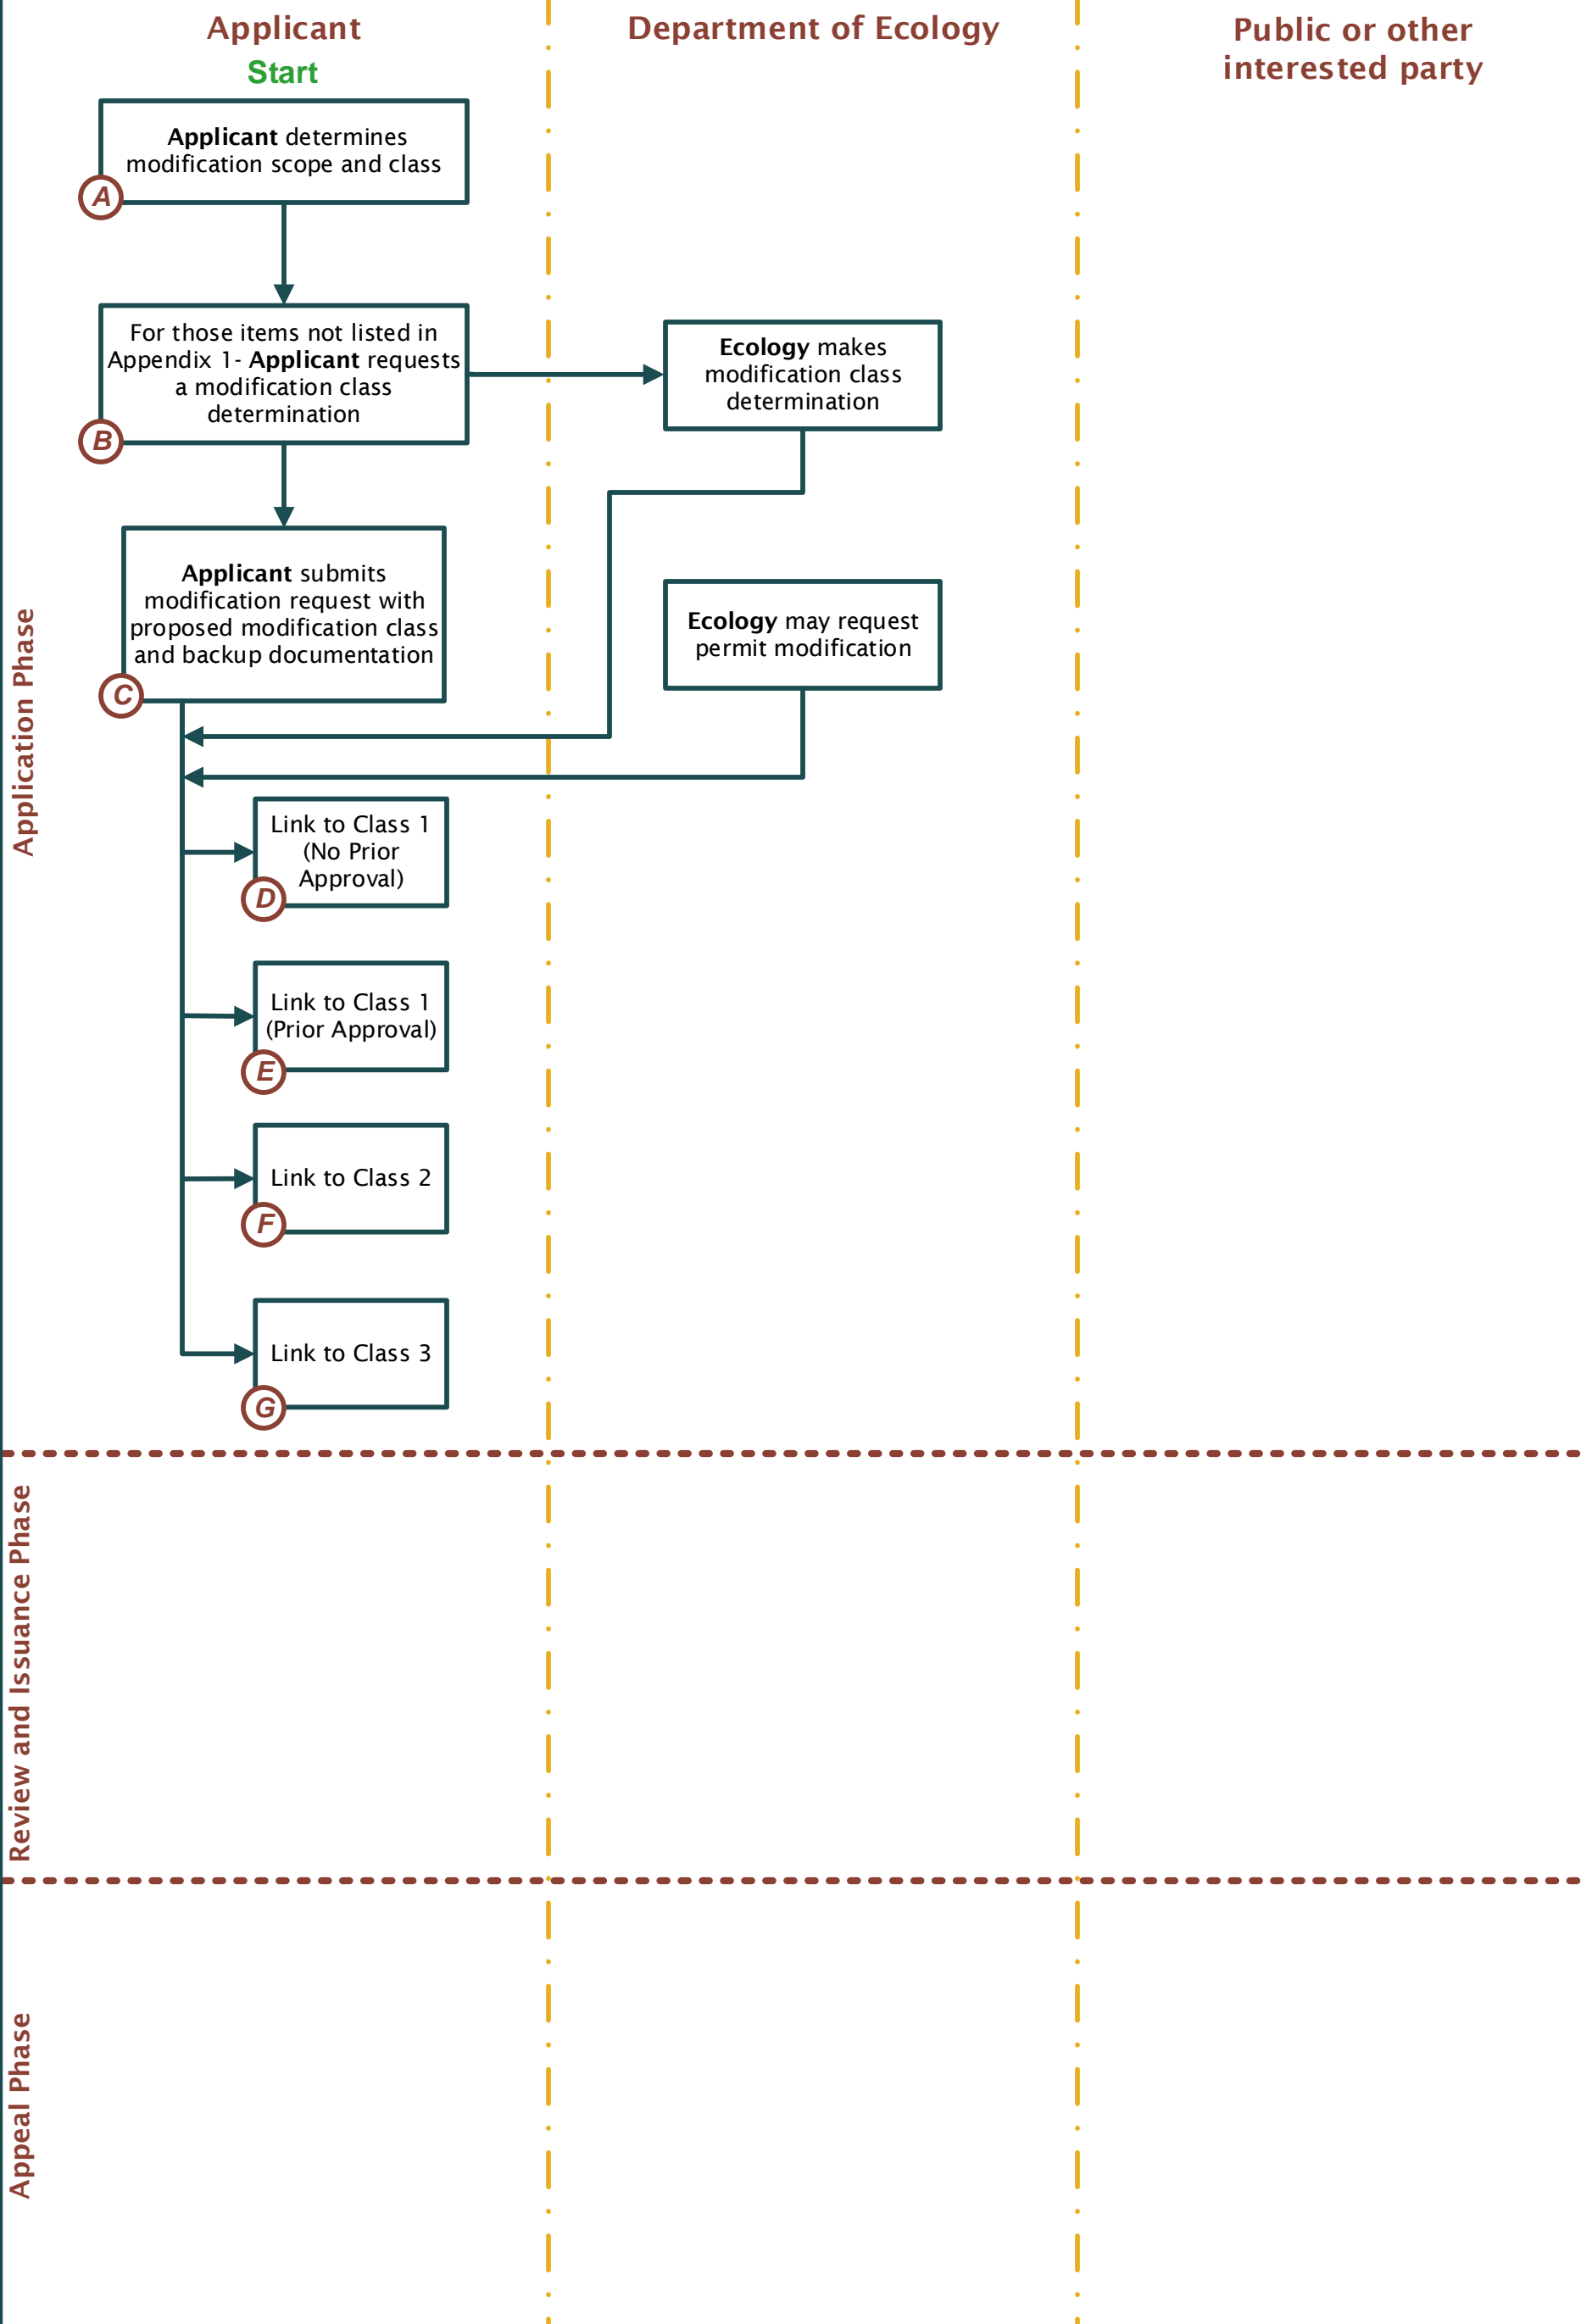

Dangerous Waste Treatment, Storage, and Disposal Facility - Modification Class Determination

Legend: (A) =Hyperlink —> =Progression —> =Revision > =Optional